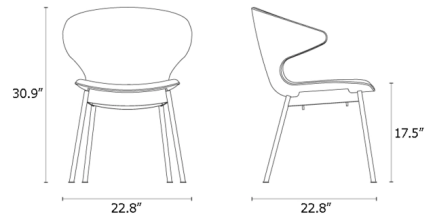

Lightology

lightology.com
866-954-4489
04-17-26

Project: _____

Company: _____

Location: _____ Fixture Type: _____

SPEC #: **CFU1235873**

Approved On: _____ Approved By: _____

Ella Dining Chair

By Case

Description

The Ella Dining Chair offers the perfect blend of form and function with an organically curved silhouette that provides a comfortable seat. The chair gently envelopes its user to encourage lingering around the table even after the meal is over.

Shown in black / sable boucle

Specifications

COLOR Sable Boucle
BODY FINISH Black
WATTAGE N/A
DIMMER N/A
DIMENSIONS 22.83"W x 30.86"H x 22.8"D
BULB N/A

Technical Information

PRODUCT DIMENSIONS Seat Height: 17.5"