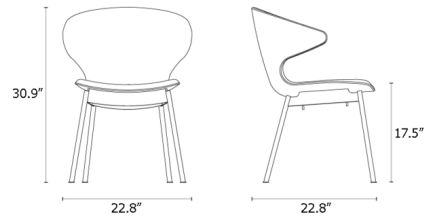

## Ella Dining Chair

By Case

### Description

The Ella Dining Chair offers the perfect blend of form and function with an organically curved silhouette that provides a comfortable seat. The chair gently envelopes its user to encourage lingering around the table even after the meal is over.

### Specifications

COLOR . . . . . Sable Boucle  
BODY FINISH . . . . . Black  
WATTAGE . . . . . N/A  
DIMMER . . . . . N/A  
DIMENSIONS . . . . . 22.83"W x 30.86"H x 22.8"D  
BULB . . . . . N/A

### Technical Information

PRODUCT DIMENSIONS . . . . . Seat Height: 17.5"

CLICK TO VIEW PRODUCT

Notes: