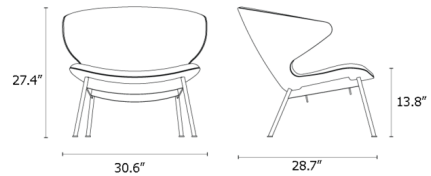

Lightology

lightology.com
866-954-4489
04-12-26

Project: _____

Company: _____

Location: _____ Fixture Type: _____

SPEC #: **CFU1235877**

Approved On: _____ Approved By: _____

Ella Lounge Chair

By Case

Description

The Ella Lounge Chair offers the perfect blend of form and function with an organically curved silhouette that provides a comfortable seat. The chair gently envelopes its user with comfortable support perfect for relaxation and conversation.

Shown in natural oak / moss boucle

Specifications

COLOR	Moss Boucle
BODY FINISH	Natural Oak
WATTAGE	N/A
DIMMER	N/A
DIMENSIONS	30.55"W x 27.44"H x 28.7"D
BULB	N/A

CLICK TO VIEW PRODUCT

Notes: