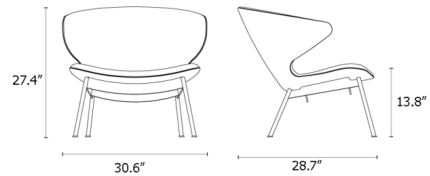

Lightology

lightology.com
866-954-4489
06-04-26

Project: _____

Company: _____

Location: _____ Fixture Type: _____

SPEC #: **CFU1235877**

Approved On: _____ Approved By: _____

Ella Lounge Chair

By Case

Description

The Ella Lounge Chair offers the perfect blend of form and function with an organically curved silhouette that provides a comfortable seat. The chair gently envelopes its user with comfortable support perfect for relaxation and conversation.

Shown in natural oak / moss boucle

Specifications

COLOR	Moss Boucle
BODY FINISH	Natural Oak
WATTAGE	N/A
DIMMER	N/A
DIMENSIONS	30.55"W x 27.44"H x 28.7"D
BULB	N/A

CLICK TO VIEW PRODUCT

Notes: