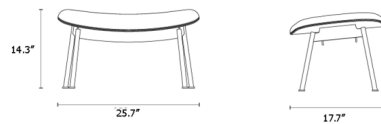

By Case

Description

The Ella Ottoman offers the perfect blend of form and function with an organically curved silhouette that provides a comfortable seat. The ottoman pairs perfectly with the Ella Lounge Chair to create the perfect spot for relaxation and conversation.

Shown in natural oak / slate boucle

Specifications

COLOR	Slate Boucle
BODY FINISH	Natural Oak
WATTAGE	N/A
DIMMER	N/A
DIMENSIONS	25.66"W x 14.252"H x 17.71"D
BULB	N/A

CLICK TO VIEW PRODUCT

Notes: