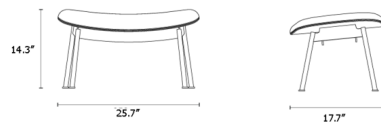

Description

The Ella Ottoman offers the perfect blend of form and function with an organically curved silhouette that provides a comfortable seat. The ottoman pairs perfectly with the Ella Lounge Chair to create the perfect spot for relaxation and conversation.

Shown in walnut / chalk boucle

Specifications

COLOR	Chalk Boucle
BODY FINISH	Walnut
WATTAGE	N/A
DIMMER	N/A
DIMENSIONS	25.66"W x 14.252"H x 17.71"D
BULB	N/A

CLICK TO VIEW PRODUCT

Notes: