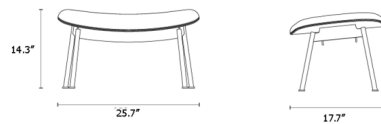

By Case

Description

The Ella Ottoman offers the perfect blend of form and function with an organically curved silhouette that provides a comfortable seat. The ottoman pairs perfectly with the Ella Lounge Chair to create the perfect spot for relaxation and conversation.

Shown in black / chalk boucle

Specifications

COLOR	Chalk Boucle
BODY FINISH	Black
WATTAGE	N/A
DIMMER	N/A
DIMENSIONS	25.66"W x 14.252"H x 17.71"D
BULB	N/A

CLICK TO VIEW PRODUCT

Notes: