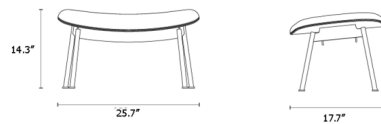

By Case

Description

The Ella Ottoman offers the perfect blend of form and function with an organically curved silhouette that provides a comfortable seat. The ottoman pairs perfectly with the Ella Lounge Chair to create the perfect spot for relaxation and conversation.

Shown in stainless steel / moss boucle

Specifications

COLOR	Moss Boucle
BODY FINISH	Stainless Steel
WATTAGE	N/A
DIMMER	N/A
DIMENSIONS	25.66"W x 14.252"H x 17.71"D
BULB	N/A

CLICK TO VIEW PRODUCT

Notes: