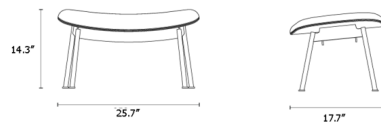

## Ella Ottoman

By Case

### Specifications

COLOR	Moss Boucle
BODY FINISH	Stainless Steel
WATTAGE	N/A
DIMMER	N/A
DIMENSIONS	25.66"W x 14.252"H x 17.71"D
BULB	N/A

CLICK TO VIEW PRODUCT

Notes: