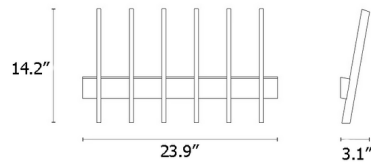

By Case

Description

The Fin Coat Hook offers a stylish place to store coats and other essentials. Six angled slats are fixed to a horizontal crossbar in a fin-shaped arrangement that is perfectly suited to any room of the house.

Shown in natural ash

Specifications

COLOR	N/A
BODY FINISH	Natural Ash
WATTAGE	N/A
DIMMER	N/A
DIMENSIONS	23.97\"W x 14.17\"H x 3.14\"D
BULB	N/A

CLICK TO VIEW PRODUCT

Notes: