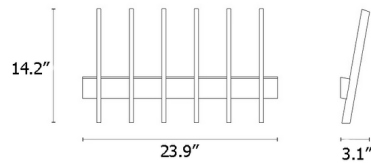

### Specifications

COLOR	N/A
BODY FINISH	Natural Ash
WATTAGE	N/A
DIMMER	N/A
DIMENSIONS	23.97"W x 14.17"H x 3.14"D
BULB	N/A

CLICK TO VIEW PRODUCT

Notes: