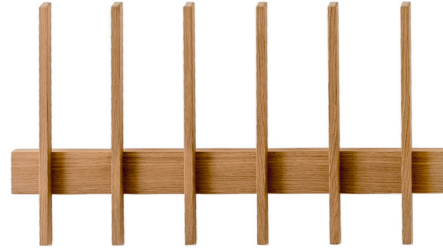

## Fin Coat Hook

By Case

### Description

The Fin Coat Hook offers a stylish place to store coats and other essentials. Six angled slats are fixed to a horizontal crossbar in a fin-shaped arrangement that is perfectly suited to any room of the house.

Shown in natural ash

### Specifications

COLOR	N/A
BODY FINISH	Natural Ash
WATTAGE	N/A
DIMMER	N/A
DIMENSIONS	23.97"W x 14.17"H x 3.14"D
BULB	N/A

CLICK TO VIEW PRODUCT

Notes: