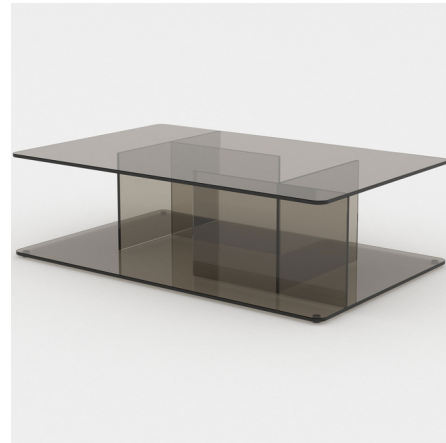

## Lucent Coffee Table

By Case

### Description

The Lucent Coffee Table features a functional and modern look that will make a stylish statement without overpowering the room. The table is constructed of glass panels, which form a series of compartments that can be used to store books, magazines and other essentials. Overlapping layers of glass create variations in color as the table is viewed from different angles.

### Specifications

COLOR	N/A
BODY FINISH	Bronze
WATTAGE	N/A
DIMMER	N/A
DIMENSIONS	43.3"W x 12.59"H x 27.55"D
BULB	N/A

CLICK TO VIEW PRODUCT

Notes: