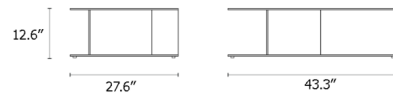

Lightology

lightology.com
866-954-4489
04-14-26

Project: _____

Company: _____

Location: _____ Fixture Type: _____

SPEC #: **CFU1235916**

Approved On: _____ Approved By: _____

Lucent Coffee Table

By Case

Description

The Lucent Coffee Table features a functional and modern look that will make a stylish statement without overpowering the room. The table is constructed of glass panels, which form a series of compartments that can be used to store books, magazines and other essentials. Overlapping layers of glass create variations in color as the table is viewed from different angles.

Specifications

COLOR	N/A
BODY FINISH	Bronze
WATTAGE	N/A
DIMMER	N/A
DIMENSIONS	43.3"W x 12.59"H x 27.55"D
BULB	N/A

CLICK TO VIEW PRODUCT

Notes: