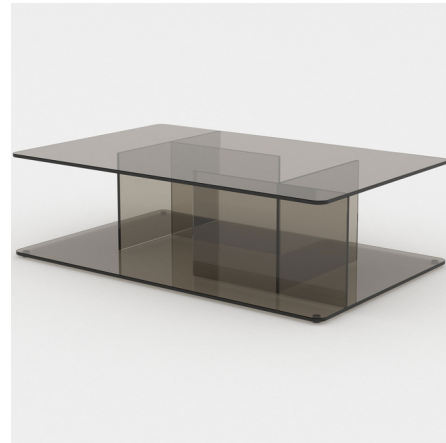

Lightology

lightology.com
866-954-4489
04-14-26

Project: _____

Company: _____

Location: _____ Fixture Type: _____

SPEC #: **CFU1235916**

Approved On: _____ Approved By: _____

Lucent Coffee Table

By Case

Description

The Lucent Coffee Table features a functional and modern look that will make a stylish statement without overpowering the room. The table is constructed of glass panels, which form a series of compartments that can be used to store books, magazines and other essentials. Overlapping layers of glass create variations in color as the table is viewed from different angles.

Shown in bronze

Specifications

| | |
|-------------|----------------------------|
| COLOR | N/A |
| BODY FINISH | Bronze |
| WATTAGE | N/A |
| DIMMER | N/A |
| DIMENSIONS | 43.3"W x 12.59"H x 27.55"D |
| BULB | N/A |