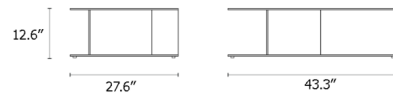

Shown in bronze

Specifications

| | |
|-------------|----------------------------|
| COLOR | N/A |
| BODY FINISH | Bronze |
| WATTAGE | N/A |
| DIMMER | N/A |
| DIMENSIONS | 43.3"W x 12.59"H x 27.55"D |
| BULB | N/A |