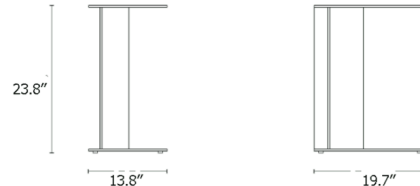

By Case

Description

The Lucent Laptop Table features a functional and modern look that will make a stylish statement without overpowering the room. The table is constructed of glass panels, which form an open compartment in the table's base that can be used to store books, magazines and other essentials. Overlapping layers of glass create variations in color as the table is viewed from different angles.

Shown in clear

Specifications

COLOR	N/A
BODY FINISH	Clear
WATTAGE	N/A
DIMMER	N/A
DIMENSIONS	19.68"W x 23.81"H x 13.77"D
BULB	N/A

CLICK TO VIEW PRODUCT

Notes: