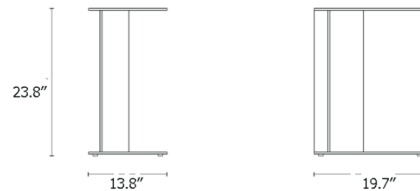

By Case

Description

The Lucent Laptop Table features a functional and modern look that will make a stylish statement without overpowering the room. The table is constructed of glass panels, which form an open compartment in the table's base that can be used to store books, magazines and other essentials. Overlapping layers of glass create variations in color as the table is viewed from different angles.

Shown in bronze

Specifications

COLOR	N/A
BODY FINISH	Bronze
WATTAGE	N/A
DIMMER	N/A
DIMENSIONS	19.68"W x 23.81"H x 13.77"D
BULB	N/A

CLICK TO VIEW PRODUCT

Notes: