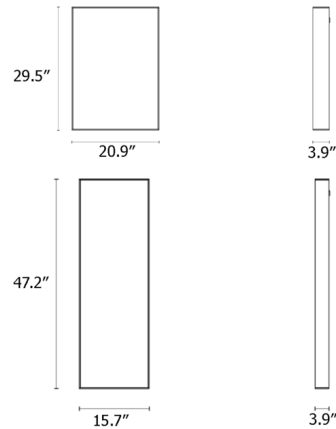

## Lucent Mirror

By Case

### Description

The Lucent Mirror features a simple rectangular form constructed from glass panes, with a built-in shelf perfect for storing everyday essentials. Transparent glass and a shallow profile allow Lucent to complement virtually any interior without overpowering the rest of the decor.

### Specifications

COLOR	N/A
BODY FINISH	Smoke
WATTAGE	N/A
DIMMER	N/A
DIMENSIONS	20.86"W x 29.52"H x 3.93"D
BULB	N/A

CLICK TO VIEW PRODUCT

Notes: