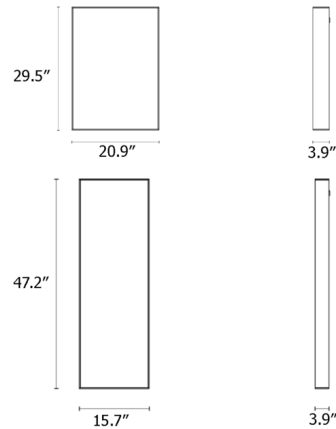

By Case

Description

The Lucent Mirror features a simple rectangular form constructed from glass panes, with a built-in shelf perfect for storing everyday essentials. Transparent glass and a shallow profile allow Lucent to complement virtually any interior without overpowering the rest of the decor.

Shown in smoke

Specifications

COLOR	N/A
BODY FINISH	Smoke
WATTAGE	N/A
DIMMER	N/A
DIMENSIONS	20.86"W x 29.52"H x 3.93"D
BULB	N/A

CLICK TO VIEW PRODUCT

Notes: