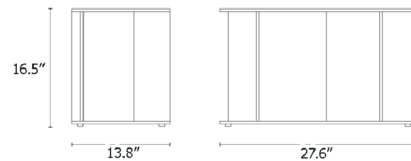

Lightology

lightology.com
866-954-4489
04-14-26

Project: _____

Company: _____

Location: _____ Fixture Type: _____

SPEC #: **CFU1235923**

Approved On: _____ Approved By: _____

Lucent Large Side Table

By Case

Description

The Lucent Large Side Table features a functional and modern look that will make a stylish statement without overpowering the room. The table is constructed of glass panels, which overlap to create variations in color as the table is viewed from different angles.

Shown in smoke

Specifications

COLOR	N/A
BODY FINISH	Smoke
WATTAGE	N/A
DIMMER	N/A
DIMENSIONS	27.55"W x 16.53"H x 13.77"D
BULB	N/A

CLICK TO VIEW PRODUCT

Notes: