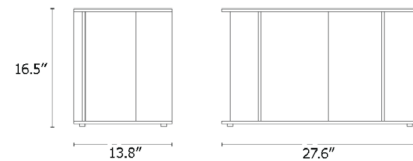

## Lucent Large Side Table

By Case

### Description

The Lucent Large Side Table features a functional and modern look that will make a stylish statement without overpowering the room. The table is constructed of glass panels, which overlap to create variations in color as the table is viewed from different angles.

### Specifications

COLOR	N/A
BODY FINISH	Smoke
WATTAGE	N/A
DIMMER	N/A
DIMENSIONS	27.55"W x 16.53"H x 13.77"D
BULB	N/A

CLICK TO VIEW PRODUCT

Notes: