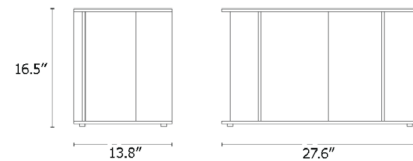

Lightology

lightology.com
866-954-4489
05-25-26

Project: _____

Company: _____

Location: _____ Fixture Type: _____

SPEC #: **CFUI235924**

Approved On: _____ Approved By: _____

Lucent Large Side Table

By Case

Description

The Lucent Large Side Table features a functional and modern look that will make a stylish statement without overpowering the room. The table is constructed of glass panels, which overlap to create variations in color as the table is viewed from different angles.

Shown in clear

Specifications

COLOR	N/A
BODY FINISH	Clear
WATTAGE	N/A
DIMMER	N/A
DIMENSIONS	27.55"W x 16.53"H x 13.77"D
BULB	N/A

CLICK TO VIEW PRODUCT

Notes: