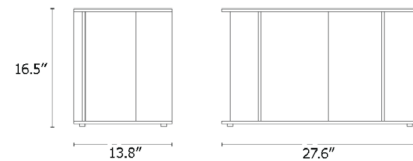

Lightology

lightology.com
866-954-4489
05-25-26

Project: _____

Company: _____

Location: _____ Fixture Type: _____

SPEC #: **CFUI235925**

Approved On: _____ Approved By: _____

Lucent Large Side Table

By Case

Description

The Lucent Large Side Table features a functional and modern look that will make a stylish statement without overpowering the room. The table is constructed of glass panels, which overlap to create variations in color as the table is viewed from different angles.

Shown in bronze

Specifications

COLOR	N/A
BODY FINISH	Bronze
WATTAGE	N/A
DIMMER	N/A
DIMENSIONS	27.55"W x 16.53"H x 13.77"D
BULB	N/A

CLICK TO VIEW PRODUCT

Notes: