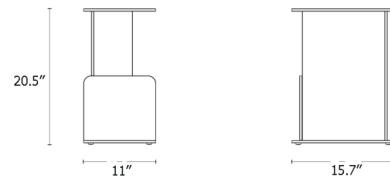

By Case

Description

The Lucent Side Table features a functional and modern look that will make a stylish statement without overpowering the room. The table is constructed of glass panels, which form an open compartment in the table's base that can be used to store books, magazines and other essentials. Overlapping layers of glass create variations in color as the table is viewed from different angles.

Shown in smoke

Specifications

COLOR	N/A
BODY FINISH	Smoke
WATTAGE	N/A
DIMMER	N/A
DIMENSIONS	15.75"W x 20.47"H x 11.02"D
BULB	N/A

CLICK TO VIEW PRODUCT

Notes: