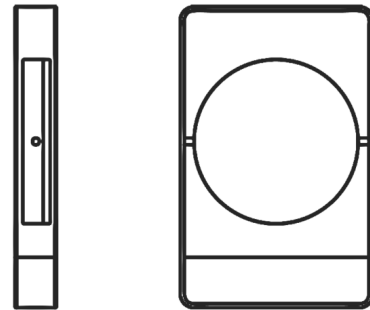

Specifications

COLOR	N/A
BODY FINISH	Blue
WATTAGE	3.2W
DIMMER	Included
DIMENSIONS	8.66"W x 5.5"H x 1.3"D
INTEGRATED LED MODULE	1 x LED/3.2W/120V LED
COUNTRY OF ORIGIN	China

Technical Information

LAMP COLOR	2700K
LUMENS/WATT	75.00
LUMINOUS FLUX	240 lumens

Shown in blue

H220 W140 D35
H8.6" W5.5" D1.3"

CLICK TO VIEW PRODUCT

Notes: