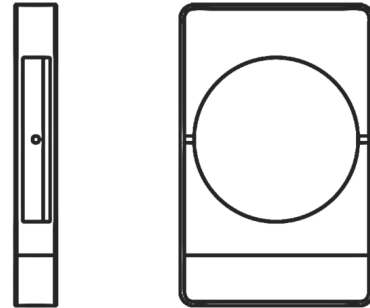

Specifications

COLOR	N/A
BODY FINISH	Blue
WATTAGE	3.2W
DIMMER	Included
DIMENSIONS	8.66"W x 5.5"H x 1.3"D
INTEGRATED LED MODULE	1 x LED/3.2W/120V LED
COUNTRY OF ORIGIN	China

Technical Information

LAMP COLOR	2700K
LUMENS/WATT	75.00
LUMINOUS FLUX	240 lumens

Shown in blue

H220 W140 D35
H8.6" W5.5" D1.3"

CLICK TO VIEW PRODUCT

Notes: