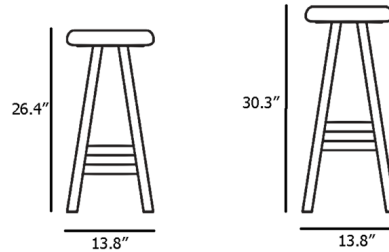

By Case

Description

The Oki-Nami Stool was originally designed specifically for the Oki-Nami Japanese restaurant in Brighton, England by Nazanin Kamali in 2008. Kamali's goal was to create furniture that embodied the craftsmanship and attention to detail of Japanese decorative arts, while being comfortable and durable enough to withstand the rigors of a restaurant environment. The chair features a circular leather seat supported by an angular, solid wood frame. Its understated styling will complement a variety of interior decor styles, from modern to rustic. Note: The Counter height stool is only available in Walnut. The Bar height stool is only available in Natural Oak.

Shown in natural oak / black leather

Specifications

COLOR	Black Leather
BODY FINISH	Natural Oak
WATTAGE	N/A
DIMMER	N/A
DIMENSIONS	13.77"W x 30.31"H
BULB	N/A

CLICK TO VIEW PRODUCT

Notes: