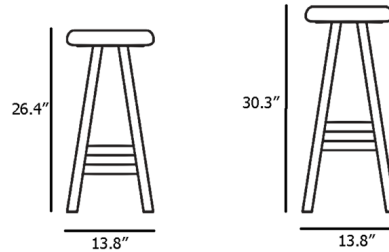

By Case

Description

The Oki-Nami Stool was originally designed specifically for the Oki-Nami Japanese restaurant in Brighton, England by Nazanin Kamali in 2008. Kamali's goal was to create furniture that embodied the craftsmanship and attention to detail of Japanese decorative arts, while being comfortable and durable enough to withstand the rigors of a restaurant environment. The chair features a circular leather seat supported by an angular, solid wood frame. Its understated styling will complement a variety of interior decor styles, from modern to rustic. Note: The Counter height stool is only available in Walnut.

Shown in walnut / black leather

Specifications

COLOR	Black Leather
BODY FINISH	Walnut
WATTAGE	N/A
DIMMER	N/A
DIMENSIONS	13.77"W x 30.31"H
BULB	N/A

CLICK TO VIEW PRODUCT

Notes: