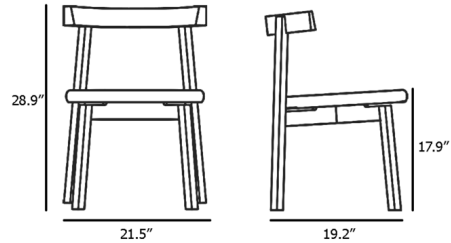

Shown in walnut / black

Specifications

COLOR	Black
BODY FINISH	Walnut
WATTAGE	N/A
DIMMER	N/A
DIMENSIONS	21.25"W x 28.93"H x 19.2"D
BULB	N/A

Technical Information

PRODUCT DIMENSIONS	Seat Height: 17.9"
--------------------	--------------------