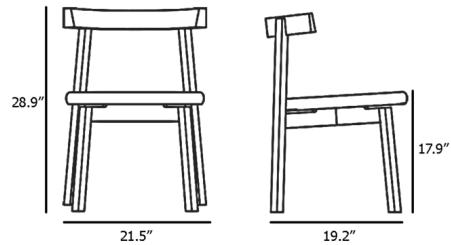

## Oki-Nami Chair

By Case

### Specifications

COLOR	Black
BODY FINISH	Walnut
WATTAGE	N/A
DIMMER	N/A
DIMENSIONS	21.25"W x 28.93"H x 19.2"D
BULB	N/A

### Technical Information

PRODUCT DIMENSIONS	Seat Height: 17.9"
--------------------	--------------------

CLICK TO VIEW PRODUCT

Notes: