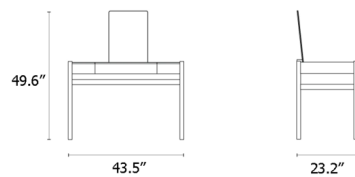

By Case

Description

The Pala Dressing Table is a versatile, functional piece of furniture with compact proportions perfect for smaller spaces. The table can serve as a dressing table for applying makeup or getting ready, or perhaps as a desk in a home office. A sliding drawer and set of compartments provide ample space for storage, and the table also includes a detachable mirror. Constructed from solid oak and oak veneer, Pala's understated aesthetics will complement virtually any interior. Two-person assembly required.

Shown in natural oak

Specifications

COLOR	N/A
BODY FINISH	Natural Oak
WATTAGE	N/A
DIMMER	N/A
DIMENSIONS	43.5"W x 29.9"H x 23.228"D
BULB	N/A

CLICK TO VIEW PRODUCT

Notes: