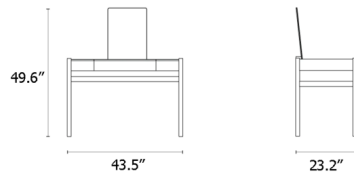

By Case

Description

The Pala Dressing Table is a versatile, functional piece of furniture with compact proportions perfect for smaller spaces. The table can serve as a dressing table for applying makeup or getting ready, or perhaps as a desk in a home office. A sliding drawer and set of compartments provide ample space for storage, and the table also includes a detachable mirror. Constructed from solid oak and oak veneer, Pala's understated aesthetics will complement virtually any interior. Two-person assembly required.

Shown in natural oak

Specifications

COLOR	N/A
BODY FINISH	Natural Oak
WATTAGE	N/A
DIMMER	N/A
DIMENSIONS	43.5"W x 29.9"H x 23.228"D
BULB	N/A

CLICK TO VIEW PRODUCT

Notes: