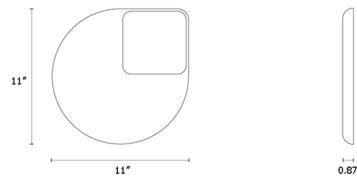

By Case

Description

The Petal Chopping Board was designed as a functional and stylish piece that can serve as a cutting board or serving tray. The square inset visually contrasts the board's rounded edge and provides a place for dips, spreads, or crackers.

Shown in beech

Specifications

COLOR	N/A
BODY FINISH	Beech
WATTAGE	N/A
DIMMER	N/A
DIMENSIONS	11.024"W x 0.866"H x 11.024"D
BULB	N/A

CLICK TO VIEW PRODUCT

Notes: