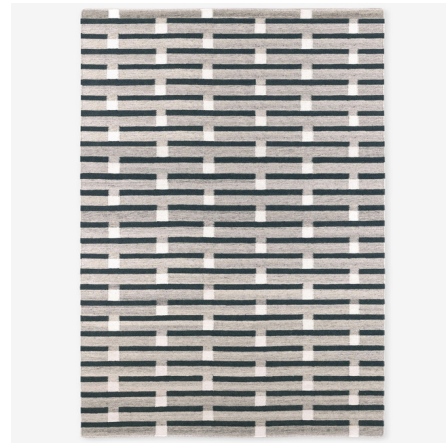

## Purlin Rug

By Case

### Description

The Purlin Rug features an intricate pattern inspired by London's skyline. The rug's pattern is composed of narrow bars in warm and dark grey interspersed with light grey squares for a neutral palette that encapsulates London's urban architecture. Purlin is woven from wool in India in a flat-weave style with a low pile.

Shown in warm grey

### Specifications

COLOR	Warm Grey
BODY FINISH	N/A
WATTAGE	N/A
DIMMER	N/A
DIMENSIONS	94.488"L x 66.929"W x 0.394"H
BULB	N/A

CLICK TO VIEW PRODUCT

Notes: