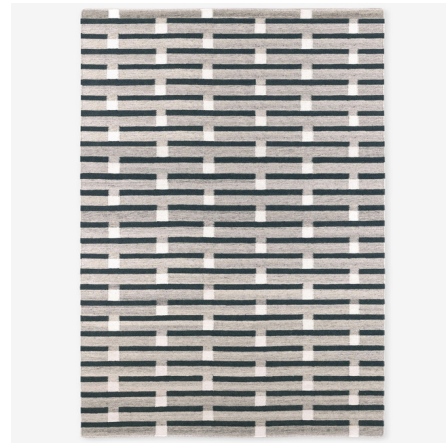

Lightology

lightology.com
866-954-4489
04-10-26

Project: _____

Company: _____

Location: _____ Fixture Type: _____

SPEC #: **CFUI235951**

Approved On: _____ Approved By: _____

Purlin Rug

By Case

Description

The Purlin Rug features an intricate pattern inspired by London's skyline. The rug's pattern is composed of narrow bars in warm and dark grey interspersed with light grey squares for a neutral palette that encapsulates London's urban architecture. Purlin is woven from wool in India in a flat-weave style with a low pile.

Shown in warm grey

Specifications

COLOR	Warm Grey
BODY FINISH	N/A
WATTAGE	N/A
DIMMER	N/A
DIMENSIONS	94.488"L x 66.929"W x 0.394"H
BULB	N/A

CLICK TO VIEW PRODUCT

Notes: