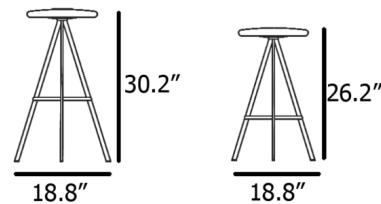

Description

The Quad Space Stool combines precision engineering and a minimalist design for a sophisticated, lightweight stool. A Teflon and stainless steel bearing allows the seat to swivel effortlessly with limited friction and high durability.

Shown in stainless steel / black leather

Specifications

COLOR	Black Leather
BODY FINISH	Stainless Steel
WATTAGE	N/A
DIMMER	N/A
DIMENSIONS	18.8"W x 26.22"H
BULB	N/A

CLICK TO VIEW PRODUCT

Notes: