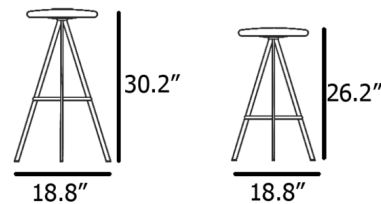

By Case

Description

The Quad Space Stool combines precision engineering and a minimalist design for a sophisticated, lightweight stool. A Teflon and stainless steel bearing allows the seat to swivel effortlessly with limited friction and high durability.

Shown in stainless steel / black leather

Specifications

COLOR	Black Leather
BODY FINISH	Stainless Steel
WATTAGE	N/A
DIMMER	N/A
DIMENSIONS	18.8"W x 26.22"H
BULB	N/A

CLICK TO VIEW PRODUCT

Notes: