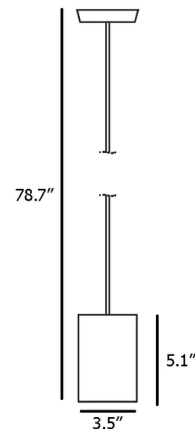

CLICK TO VIEW PRODUCT

Notes: