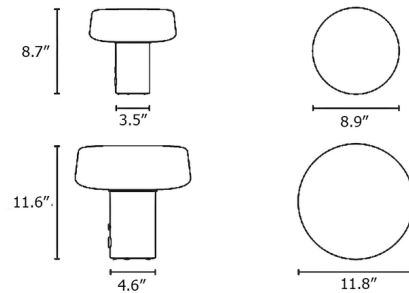

By Case

Description

The Solid Table Lamp offers a clean-lined design with a modern expression perfect for a variety of interiors. The cylindrical marble base is capped with a rounded opal glass diffuser with an acid-etched interior to produce a soft, diffused glow. A four-stage (100% / 60% / 20% / Off) dimmer switch is located on the base of the lamp. The color and veining of the marble base may differ due to natural variations in the material.

Shown in carrara marble / opal

Specifications

COLOR	Opal
BODY FINISH	Carrara Marble
WATTAGE	9W
DIMMER	Included
DIMENSIONS	8.94"W x 8.7"H
INTEGRATED LED MODULE	1 x LED/9W/120V LED
COUNTRY OF ORIGIN	China