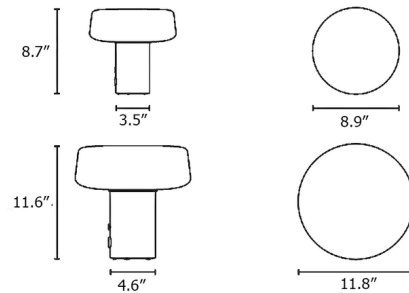

By Case

Description

The Solid Table Lamp offers a clean-lined design with a modern expression perfect for a variety of interiors. The cylindrical marble base is capped with a rounded opal glass diffuser with an acid-etched interior to produce a soft, diffused glow. A four-stage (100% / 60% / 20% / Off) dimmer switch is located on the base of the lamp. The color and veining of the marble base may differ due to natural variations in the material.

Shown in carrara marble / opal

Specifications

COLOR Opal
BODY FINISH Carrara Marble
WATTAGE 9W
DIMMER Included
DIMENSIONS 8.94"W x 8.7"H
INTEGRATED LED MODULE 1 x LED/9W/120V LED
COUNTRY OF ORIGIN China