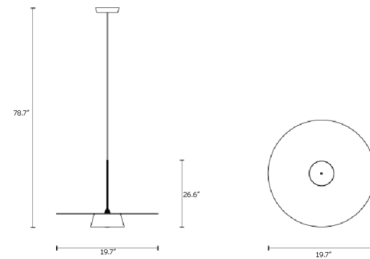

### Specifications

COLOR	White
BODY FINISH	White
WATTAGE	16W
DIMMER	Standard 120V
DIMENSIONS	19.69"W x 26.6"H
INTEGRATED LED MODULE	1 x LED/16W/120V LED
COUNTRY OF ORIGIN	China