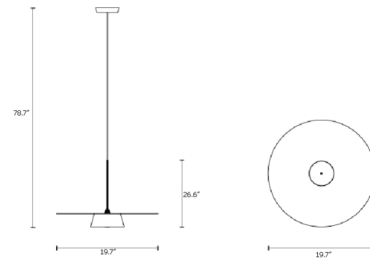

By Case

Description

The Sum Pendant offers a simple, geometric expression with a slim profile perfect for a modern space. The silicone diffuser houses an integrated LED to produce a soft, warm glow and is set beneath a thin metal disc that aids in reflecting light downward. Dimmable with TRIAC dimmers.

Shown in white / white

Specifications

COLOR	White
BODY FINISH	White
WATTAGE	16W
DIMMER	Standard 120V
DIMENSIONS	19.69"W x 26.6"H
INTEGRATED LED MODULE	1 x LED/16W/120V LED
COUNTRY OF ORIGIN	China

Technical Information