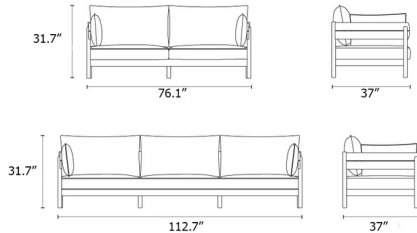

## Tanso Sofa

By Case

### Specifications

COLOR	Light Grey
BODY FINISH	Teak
WATTAGE	N/A
DIMMER	N/A
DIMENSIONS	76.063"W x 31.69"H x 37.002"D
BULB	N/A

CLICK TO VIEW PRODUCT

Notes: