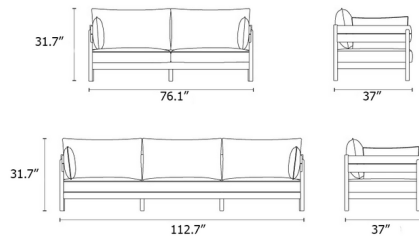

Shown in teak / light grey

Specifications

COLOR	Light Grey
BODY FINISH	Teak
WATTAGE	N/A
DIMMER	N/A
DIMENSIONS	76.063"W x 31.69"H x 37.002"D
BULB	N/A

CLICK TO VIEW PRODUCT

Notes: