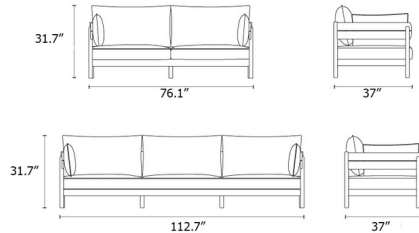

Shown in teak / light grey

Specifications

COLOR	Light Grey
BODY FINISH	Teak
WATTAGE	N/A
DIMMER	N/A
DIMENSIONS	76.063"W x 31.69"H x 37.002"D
BULB	N/A

CLICK TO VIEW PRODUCT

Notes: