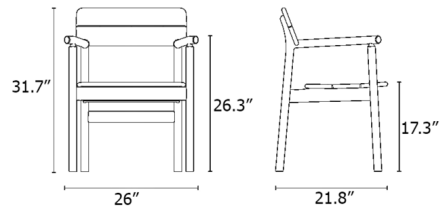

Specifications

COLOR	N/A
BODY FINISH	Teak
WATTAGE	N/A
DIMMER	N/A
DIMENSIONS	25.984"W x 31.693"H x 21.772"D
BULB	N/A

CLICK TO VIEW PRODUCT

Notes: