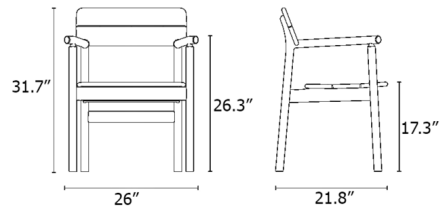

Shown in teak

Specifications

COLOR	N/A
BODY FINISH	Teak
WATTAGE	N/A
DIMMER	N/A
DIMENSIONS	25.984"W x 31.693"H x 21.772"D
BULB	N/A

CLICK TO VIEW PRODUCT

Notes: