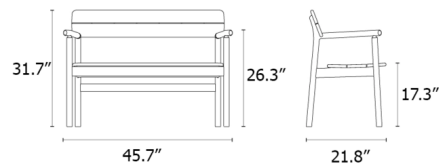

## Tanso Bench

By Case

### Specifications

COLOR	N/A
BODY FINISH	Teak
WATTAGE	N/A
DIMMER	N/A
DIMENSIONS	45.669\"W x 31.693\"H x 21.772\"D
BULB	N/A

CLICK TO VIEW PRODUCT

Notes: