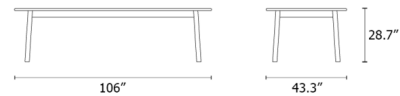

By Case

Description

The Tanso Rectangular Table is suitable for both outdoor and indoor use, with durable teak wood construction to withstand the elements and an elegant aesthetic that would feel at home indoors as well. Tanso's refined lines are inspired by the simplicity of Japanese furniture, and it will surely elevate any outdoor space with understated grace. Teak is a natural material that will gradually patina from a golden color to a silver-grey as it is exposed to weather and sunlight. Regular cleanings with warm water and mild detergent will help to retain the original golden color. Two person assembly required.

Shown in teak

Specifications

COLOR	N/A
BODY FINISH	Teak
WATTAGE	N/A
DIMMER	N/A
DIMENSIONS	72.48"W x 28.74"H x 37.402"D
BULB	N/A

CLICK TO VIEW PRODUCT

Notes: