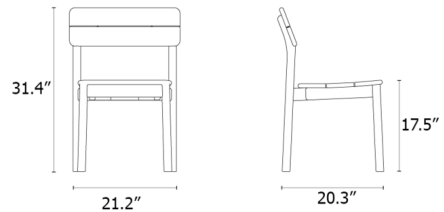

Specifications

COLOR	N/A
BODY FINISH	Teak
WATTAGE	N/A
DIMMER	N/A
DIMENSIONS	21.181"W x 31.378"H x 20.315"D
BULB	N/A

CLICK TO VIEW PRODUCT

Notes: