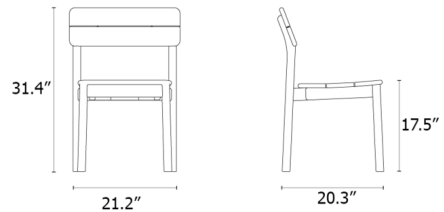

Lightology

lightology.com
866-954-4489
04-23-26

Project: _____

Company: _____

Location: _____ Fixture Type: _____

SPEC #: **CFUI236020**

Approved On: _____ Approved By: _____

Tanso Side Chair

By Case

Description

The Tanso Side Chair is suitable for both outdoor and indoor use, with durable teak wood construction to withstand the elements and an elegant aesthetic that would feel at home indoors as well. Tanso's refined lines are inspired by the simplicity of Japanese furniture, and it will surely elevate any outdoor space with understated grace. Teak is a natural material that will gradually patina from a golden color to a silver-grey as it is exposed to weather and sunlight. Regular cleanings with warm water and mild detergent will help to retain the original golden color.

Shown in teak

Specifications

COLOR	N/A
BODY FINISH	Teak
WATTAGE	N/A
DIMMER	N/A
DIMENSIONS	21.181"W x 31.378"H x 20.315"D
BULB	N/A

CLICK TO VIEW PRODUCT

Notes: