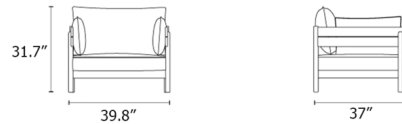

Shown in teak / light grey

Specifications

COLOR	Light Grey
BODY FINISH	Teak
WATTAGE	N/A
DIMMER	N/A
DIMENSIONS	39.843"W x 31.69"H x 37"D
BULB	N/A

CLICK TO VIEW PRODUCT

Notes: