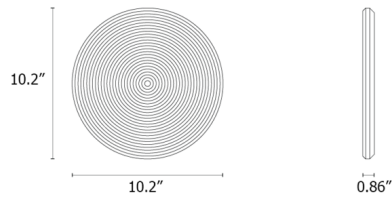

Description

The Target Trivet has been crafted from solid beech wood with digital manufacturing techniques for a pure, geometric design. The board is accented with a ridged texture reminiscent of plough furrows in a field for a rich texture. Use Target as a serving tray for hors d'ouvres or drinks or simply to enhance a table setting at your next gathering.

Shown in beech

Specifications

COLOR	N/A
BODY FINISH	Beech
WATTAGE	N/A
DIMMER	N/A
DIMENSIONS	10.23"W x 0.86"H x 10.23"D
BULB	N/A

CLICK TO VIEW PRODUCT

Notes: