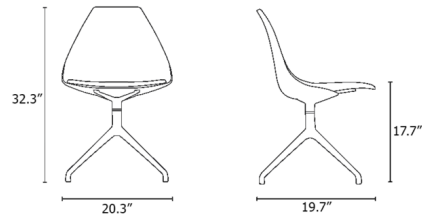

By Case

Description

The Ziba Chair is a multipurpose seat with an elegant modern aesthetic that will complement residential and commercial interiors alike. The seat, available in wood veneer or upholstered in fabric, features an organically curved backrest and foam seat that will ergonomically support the user at a desk or dining table. The seat is supported by a four-legged, 360-degree swivel base for superb stability and maneuverability. Assembly required.

Shown in black / dark grey fabric

Specifications

COLOR Dark Grey Fabric
BODY FINISH Black
WATTAGE N/A
DIMMER N/A
DIMENSIONS 20.27"W x 32.28"H x 19.7"D
BULB N/A

Technical Information

PRODUCT DIMENSIONS Seat Height: 18.3"