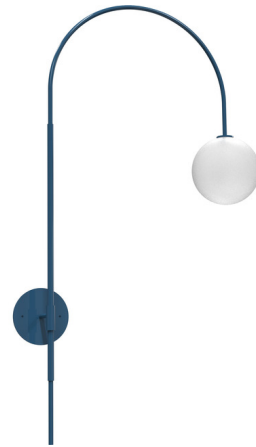

Lightology

lightology.com
866-954-4489
05-24-26

Project: _____

Company: _____

Location: _____ Fixture Type: _____

SPEC #: **BLE1236033**

Approved On: _____ Approved By: _____

Arc Wall Sconce By Blueprint Lighting

Description

The dramatically overscaled Arc Wall Sconce is a study in clean lines and simple forms informed by the Bauhaus movement. A single blown opal glass globe shines at the end of a curved rod, offering soft ambient lighting.

Shown in greece / opal

Specifications

COLOR Opal
BODY FINISH Greece
WATTAGE 5W
DIMMER Low Voltage Electronic
DIMENSIONS 6"W x 36"H x 22"D
BULB INCLUDED 1 x JCD/G9/5W/120V LED
OTHER BULB OPTIONS 1 x JCD/G9/25W/120V Halogen