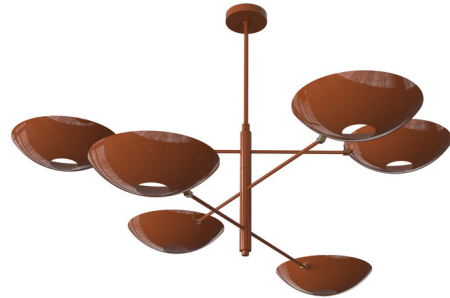

Lightology

lightology.com
866-954-4489
05-26-26

Project: _____

Company: _____

Location: _____ Fixture Type: _____

SPEC #: **BLE1236067**

Approved On: _____ Approved By: _____

Counterbalance Chandelier By Blueprint Lighting

Description

The Counterbalance is an exploration of balance and equilibrium, inspired by the mobiles of Alexander Calder as well as French and Italian modernism. Spun aluminum shades are held by slim arms that rotate 360 degrees, enabling you to create a configuration customized to your space. Commanding attention with its fluid architectural silhouette and thoughtful palette of colors, the Counterbalance is a stylish, intriguing centerpiece for your foyer, living room, or dining room.

Shown in terracotta

Specifications

COLOR	N/A
BODY FINISH	Terracotta
WATTAGE	360W
DIMMER	Standard 120V
DIMENSIONS	48"W x 15"H
BULB NOT INCLUDED	6 x G25/Medium (E26)/60W/120V Incandescent
OTHER BULB OPTIONS	6 x G25/Medium (E26)/120V LED