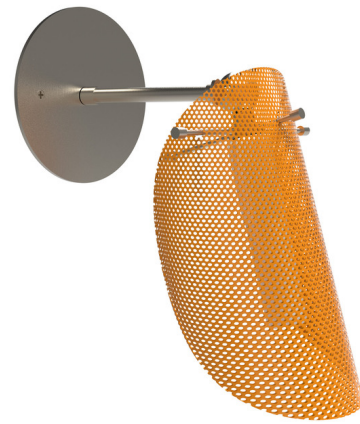

## Petite Tulle Wall Sconce

By Blueprint Lighting

### Description

The Petite Tulle Wall Sconce pays homage to Mathieu Mategot's iconic Rigitulle mesh metal design while infusing it with a modern touch, bridging the gap between past and present. This timeless design works well in a range of interior settings. The perforated shade pivots in and out, and can rotate 360 degrees to face up, down, or any other direction.

Shown in brushed nickel / marigold

### Specifications

COLOR	Marigold
BODY FINISH	Brushed Nickel
WATTAGE	60W
DIMMER	Standard 120V
DIMENSIONS	5"W x 10"H x 10"D
BULB NOT INCLUDED	1 x T8/Candelabra (E12)/60W/120V Incandescent
OTHER BULB OPTIONS	1 x T8/Candelabra (E12)/120V LED