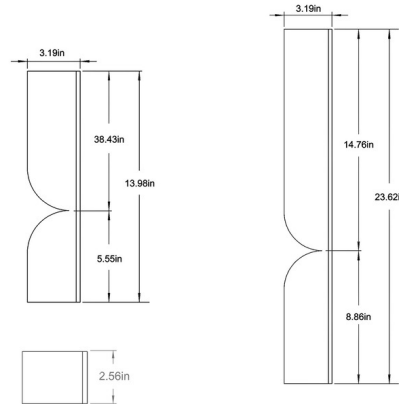

CLICK TO VIEW PRODUCT

Notes: