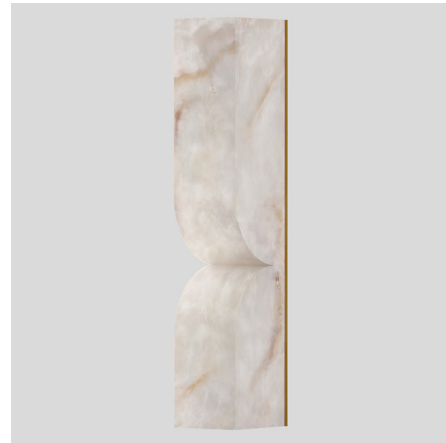

Lightology

lightology.com
866-954-4489
04-22-26

Project: _____
 Company: _____
 Location: _____ Fixture Type: _____
 SPEC #: **MMK1237050**
 Approved On: _____ Approved By: _____

Labra Wall Sconce

By Matthew McCormick

Description

The Labra Wall Sconce brings a delicate exploration of art and nature to your interior space. The solid stone block is perfectly molded to an intentional inner curve and offers a naturally translucent, crystalline glow with darker veins that are unique to each piece. Note: Will not mount to a standard 4 inch octagonal junction box; requires a 2 inch x 4 inch switch box.

Specifications

COLOR Alabaster
 BODY FINISH Brass
 WATTAGE 9W
 DIMMER Standard 120V
 DIMENSIONS 2.56"W x 13.98"H x 2.56"D
 INTEGRATED LED MODULE 1 x LED/9W/120V LED
 COUNTRY OF ORIGIN Canada

Technical Information

LAMP LIFE 9000 hours
 COLOR RENDERING 90 CRI
 LAMP COLOR 2700K
 LUMENS/WATT 55.00
 LUMINOUS FLUX 495 lumens

Shown in brass / alabaster

CLICK TO VIEW PRODUCT

Notes: