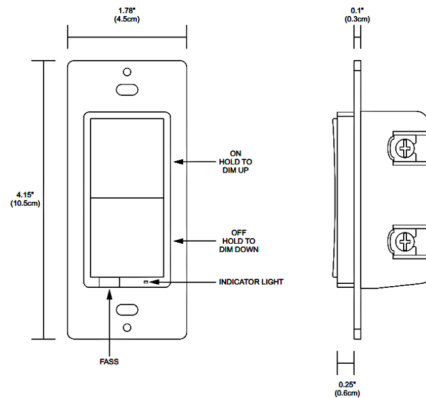

By PureEdge Lighting

Description

The Pure Smart Wi-Fi Dimmer works with non-smart static white or Warm Dim bulbs and fixtures compatible with forward phase or TRIAC dimming (not compatible with 0-10V dimming). Features an on/off switch and dimming functionality. The Pure Smart Wi-Fi Dimmer allows for control from anywhere via the WiZ app on your mobile device or the WiZ Pro Dashboard through your home Wi-Fi. No hub required. The Pure Smart Wi-Fi Dimmer installs just like a regular in-wall wall switch and is compatible with standard gangable boxes. Requires neutral wire. Can be used in single pole and multi-location applications. Maximum load: 400W Incandescent, 150W CFL/LED Retrofit. 2.4GHz Wi-Fi only. The Pure Smart Wi-Fi Dimmer can be controlled via the WiZ app (works with IOS and Android) from anywhere. Scheduling, grouping, and voice control enabled when used in conjunction with Google Assistant, Siri, Alexa, IFTTT, and SmartThings. Grouping, zoning, and scheduling can all be programmed with the WiZ app or WiZ Pro Dashboard. Note: Decorator style wall plate sold separately.

Specifications

COLOR	N/A
BODY FINISH	White
WATTAGE	N/A
DIMMER	N/A
DIMENSIONS	1.88"W x 4.15"H x 0.25"D
BULB	N/A

Shown in white

CLICK TO VIEW PRODUCT

Notes: