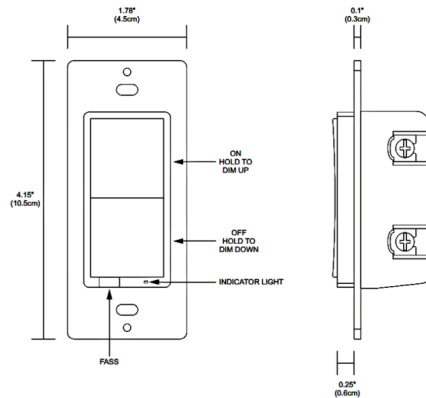

### Description

The Pure Smart Wi-Fi Dimmer works with non-smart static white or Warm Dim bulbs and fixtures compatible with forward phase or TRIAC dimming (not compatible with 0-10V dimming). Features an on/off switch and dimming functionality. The Pure Smart Wi-Fi Dimmer allows for control from anywhere via the WiZ app on your mobile device or the WiZ Pro Dashboard through your home Wi-Fi. No hub required. The Pure Smart Wi-Fi Dimmer installs just like a regular in-wall wall switch and is compatible with standard gangable boxes. Requires neutral wire. Can be used in single pole and multi-location applications. Maximum load: 400W Incandescent, 150W CFL/LED Retrofit. 2.4GHz Wi-Fi only. The Pure Smart Wi-Fi Dimmer can be controlled via the WiZ app (works with IOS and Android) from anywhere. Scheduling, grouping, and voice control enabled when used in conjunction with Google Assistant, Siri, Alexa, IFTTT, and SmartThings. Grouping, zoning, and scheduling can all be programmed with the WiZ app or WiZ Pro Dashboard. Note: Decorator style wall plate sold separately.

### Specifications

COLOR	N/A
BODY FINISH	White
WATTAGE	N/A
DIMMER	N/A
DIMENSIONS	1.88"W x 4.15"H x 0.25"D
BULB	N/A

Shown in white

CLICK TO VIEW PRODUCT

Notes: