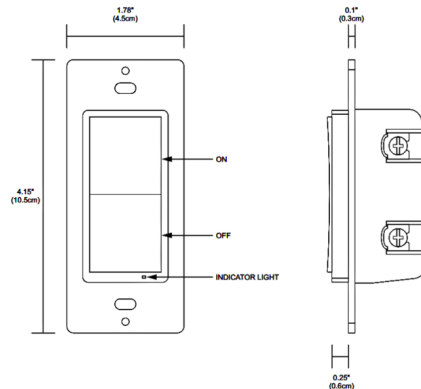

By PureEdge Lighting

Description

The Pure Smart Wi-Fi Switch is an on/off switch compatible with traditional non-smart bulbs and fixtures and features an on/off button. The Wi-Fi Switch connects to the WiZ app and WiZ Pro Dashboard through your home Wi-Fi. No hub required. The Pure Smart Wi-Fi Switch installs just like a regular in-wall wall switch and is compatible with standard gangable boxes. Requires neutral wire. Can be used in single pole and multi-location applications. Maximum load: 1200W Incandescent, 600W CFL/LED Retrofit. 2.4GHz Wi-Fi only. The Pure Smart Wi-Fi Switch can be controlled via the WiZ app (works with IOS and Android) from anywhere. Voice control enabled when used in conjunction with Google Assistant, Siri, Alexa, IFTTT, and SmartThings. Grouping, zoning, and scheduling can all be programmed with the WiZ app or WiZ Pro Dashboard. Note: Decorator style wall plate sold separately.

Shown in white

Specifications

COLOR	N/A
BODY FINISH	White
WATTAGE	N/A
DIMMER	N/A
DIMENSIONS	1.88"W x 4.15"H x 0.25"D
BULB	N/A

CLICK TO VIEW PRODUCT

Notes: