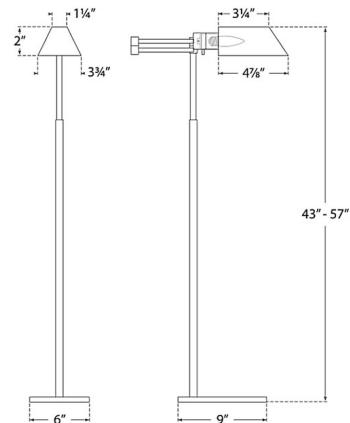

### Description

The Studio Swing Arm Floor Lamp brings a clean industrial look to your interior space. The arm swings to 20 inches and the stem adjusts from 43 inches to 57 inches with a ring. Dimmer switch is located on the lamp socket.

### Specifications

COLOR . . . . . N/A  
 BODY FINISH . . . . . Antique Nickel  
 WATTAGE . . . . . 40W  
 DIMMER . . . . . Included  
 DIMENSIONS . . . . . 6"W x 43"H x 20"D  
 BULB INCLUDED . . . . . 1 x B10/Medium (E26)/40W/120V Incandescent  
 OTHER BULB OPTIONS . . . . . 1 x B10/Candelabra (E12)/120V LED

### Technical Information

PRODUCT DIMENSIONS . . . . . Cord: 120"

Shown in antique nickel

CLICK TO VIEW PRODUCT

Notes: