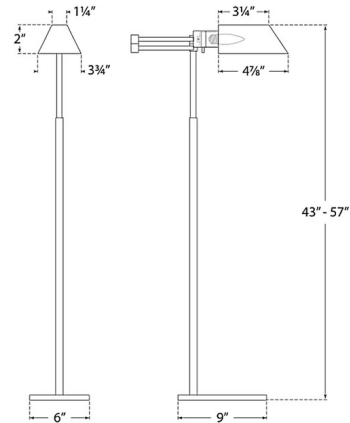

By Visual Comfort Signature

Description

The Studio Swing Arm Floor Lamp brings a clean industrial look to your interior space. The arm swings to 20 inches and the stem adjusts from 43 inches to 57 inches with a ring. Dimmer switch is located on the lamp socket.

Specifications

| | |
|--------------------|--|
| COLOR | N/A |
| BODY FINISH | Antique Nickel |
| WATTAGE | 40W |
| DIMMER | Included |
| DIMENSIONS | 6"W x 43"H x 20"D |
| BULB INCLUDED | 1 x B10/Medium (E26)/40W/120V Incandescent |
| OTHER BULB OPTIONS | 1 x B10/Candelabra (E12)/120V LED |

Technical Information

| | |
|--------------------|------------|
| PRODUCT DIMENSIONS | Cord: 120" |
|--------------------|------------|

Shown in antique nickel

CLICK TO VIEW PRODUCT

Notes: