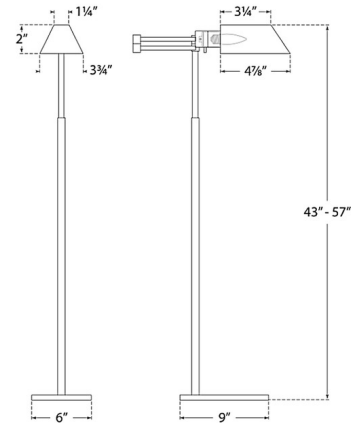

### Description

The Studio Swing Arm Floor Lamp brings a clean industrial look to your interior space. The arm swings to 20 inches and the stem adjusts from 43 inches to 57 inches with a ring. Dimmer switch is located on the lamp socket.

### Specifications

COLOR	N/A
BODY FINISH	Bronze
WATTAGE	40W
DIMMER	Included
DIMENSIONS	6"W x 43"H x 20"D
BULB INCLUDED	1 x B10/Medium (E26)/40W/120V Incandescent
OTHER BULB OPTIONS	1 x B10/Candelabra (E12)/120V LED