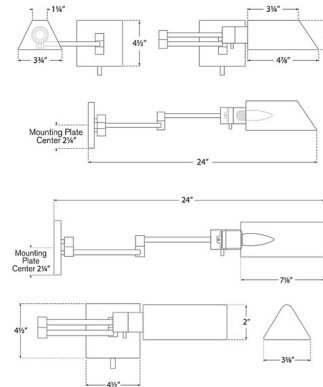

### Description

The Studio Swing Arm Plug-in Wall Light brings a clean industrial look to your interior space. The arm swings to 24 inches to direct light. Dimmer switch is located on the lamp socket. Matching cord cover is included. Note: May be hardwired, see installation instructions.

### Specifications

COLOR	N/A
BODY FINISH	Antique Nickel
WATTAGE	40W
DIMMER	Included
DIMENSIONS	4.5"W x 4.5"H x 24"D
BULB INCLUDED	1 x B11/Medium (E26)/40W/120V Incandescent
OTHER BULB OPTIONS	1 x B11/Medium (E26)/120V LED

### Technical Information

PRODUCT DIMENSIONS	Cord: 120"
--------------------	------------

CLICK TO VIEW PRODUCT

Notes: