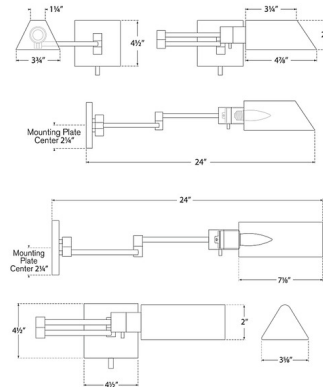

By Visual Comfort Signature

Description

The Studio Swing Arm Plug-in Wall Light brings a clean industrial look to your interior space. The arm swings to 24 inches to direct light. Dimmer switch is located on the lamp socket. Matching cord cover is included. Note: May be hardwired, see installation instructions.

Specifications

COLOR N/A
BODY FINISH Antique Nickel
WATTAGE 40W
DIMMER Included
DIMENSIONS 4.5"W x 4.5"H x 24"D
BULB INCLUDED 1 x B11/Medium (E26)/40W/120V Incandescent
OTHER BULB OPTIONS 1 x B11/Medium (E26)/120V LED

Technical Information

PRODUCT DIMENSIONS Cord: 120"

Shown in antique nickel

CLICK TO VIEW PRODUCT

Notes: