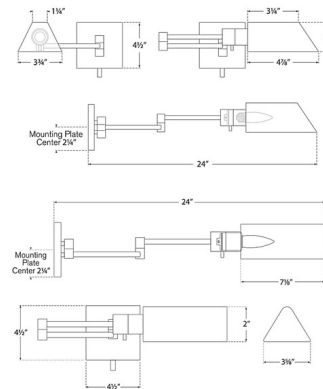

### Description

The Studio Swing Arm Plug-in Wall Light brings a clean industrial look to your interior space. The arm swings to 24 inches to direct light. Dimmer switch is located on the lamp socket. Matching cord cover is included. Note: May be hardwired, see installation instructions.

### Specifications

COLOR	.....	N/A
BODY FINISH	.....	Antique Nickel
WATTAGE	.....	40W
DIMMER	.....	Included
DIMENSIONS	.....	4.5"W x 4.5"H x 24"D
BULB INCLUDED	.....	1 x B11/Medium (E26)/40W/120V Incandescent
OTHER BULB OPTIONS	.....	1 x B11/Medium (E26)/120V LED

### Technical Information

PRODUCT DIMENSIONS	.....	Cord: 120"
--------------------	-------	------------

CLICK TO VIEW PRODUCT

Notes: