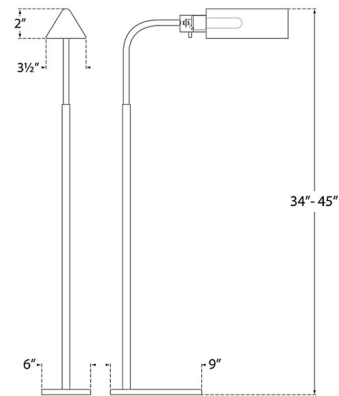

### Description

The Studio Adjustable Floor Lamp brings a clean industrial look to your interior space. The curved arm directs light downward and the stem adjusts from 34 inches to 45 inches with a ring. Dimmer switch is located on the lamp socket.

### Specifications

COLOR	N/A
BODY FINISH	Bronze
WATTAGE	60W
DIMMER	Included
DIMENSIONS	6"W x 34"H x 13"D
BULB NOT INCLUDED	1 x T10/Medium (E26)/60W/120V Incandescent
OTHER BULB OPTIONS	1 x T10/Medium (E26)/120V LED

### Technical Information

PRODUCT DIMENSIONS	Cord: 120"
--------------------	------------

CLICK TO VIEW PRODUCT

Notes: