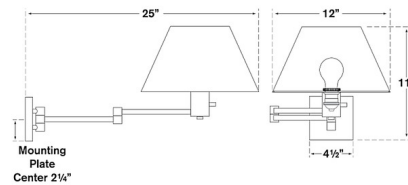

### Description

The Classic Shade Swing Arm Plug-in Wall Light brings a clean simple look to your interior space. The arm swings to 25 inches and is topped with a wide cone shaped linen shade with diffuser that casts a warm glow of light across your room. Includes matching cord cover. Note: May be hardwired, see installation instructions.

### Specifications

COLOR	.....	Linen
BODY FINISH	.....	Matte White
WATTAGE	.....	75W
DIMMER	.....	Included
DIMENSIONS	.....	12"W x 11"H x 25"D
BULB NOT INCLUDED	.....	1 x A19/Medium (E26)/75W/120V Incandescent
OTHER BULB OPTIONS	.....	1 x A19/Medium (E26)/120V LED