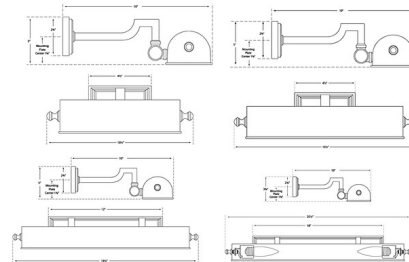

By Visual Comfort Signature

Description

The Dean Plug-in / Hardwired Picture Light brings a vintage luxury to your interior space. The tailored silhouette of the decorative frame adds a warm light on your works of art. If used as a plug-in, On/Off switch is located on the cord. Note: If hardwiring this piece, fixture does not cover a standard US junction box and requires a 2 x 4 junction box.

Shown in natural brass

Specifications

COLOR	N/A
BODY FINISH	Natural Brass
WATTAGE	40W
DIMMER	Standard 120V
DIMENSIONS	10.5"W x 5"H x 10"D
BULB NOT INCLUDED	1 x T10/Medium (E26)/40W/120V Incandescent
OTHER BULB OPTIONS	1 x T10/Medium (E26)/120V LED