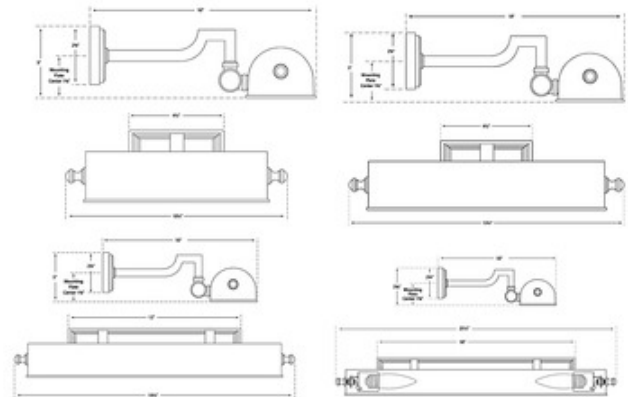

**BRAND** Visual Comfort Signature

**DESCRIPTION**

The Dean Plug-in / Hardwired Picture Light brings a vintage luxury to your interior space. The tailored silhouette of the decorative frame adds a warm light on your works of art. If used as a plug-in, On/Off switch is located on the cord. Note: If hardwiring this piece, fixture does not cover a standard US junction box and requires a 2 x 4 junction box.

*Shown in: Gun Metal*

<b>SHADE COLOR</b>	N/A
<b>BODY FINISH</b>	Gun Metal
<b>WATTAGE</b>	80W
<b>DIMMER</b>	Standard 120V
<b>DIMENSIONS</b>	25.5"W x 5"H x 10"D
<b>BULB NOT INCLUDED</b>	
<b>LAMP</b>	2 x T10/Medium (E26)/40W/120V Incandescent 2 x T10/Medium (E26)/120V LED