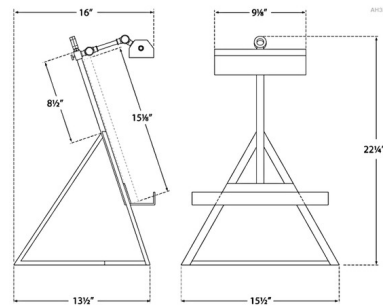

Description

The Estelle Display Lamp is the perfect piece to display a book, magazine, or work of art. The simple clean lines and top shade, cast a warm glow of light on your piece. On/Off switch is located on the cord. Note: Lamp adjusts vertically.

Shown in polished nickel

Specifications

COLOR	N/A
BODY FINISH	Polished Nickel
WATTAGE	40W
DIMMER	N/A
DIMENSIONS	15.5"W x 22.25"H x 16"D
BULB NOT INCLUDED	1 x B11/Candelabra (E12)/40W/120V Incandescent
OTHER BULB OPTIONS	1 x B11/Candelabra (E12)/120V LED

Technical Information

PRODUCT DIMENSIONS	Cord: 120"
--------------------	------------

CLICK TO VIEW PRODUCT

Notes: