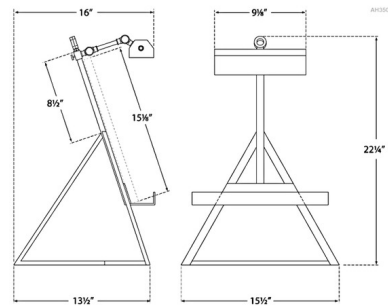

Description

The Estelle Display Lamp is the perfect piece to display a book, magazine, or work of art. The simple clean lines and top shade, cast a warm glow of light on your piece. On/Off switch is located on the cord. Note: Lamp adjusts vertically.

Shown in polished nickel

Specifications

COLOR	N/A
BODY FINISH	Polished Nickel
WATTAGE	40W
DIMMER	N/A
DIMENSIONS	15.5"W x 22.25"H x 16"D
BULB NOT INCLUDED	1 x B11/Candelabra (E12)/40W/120V Incandescent
OTHER BULB OPTIONS	1 x B11/Candelabra (E12)/120V LED

Technical Information

PRODUCT DIMENSIONS	Cord: 120"
--------------------	------------

CLICK TO VIEW PRODUCT

Notes: