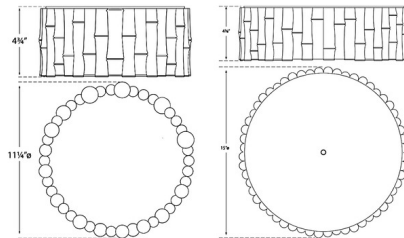

Shown in plaster white / frosted

Specifications

COLOR Frosted
BODY FINISH Plaster White
WATTAGE 120W
DIMMER Standard 120V
DIMENSIONS 11.25"W x 4.75"H
BULB NOT INCLUDED 2 x A19/Medium (E26)/60W/120V Incandescent
OTHER BULB OPTIONS 2 x A19/Medium (E26)/120V LED