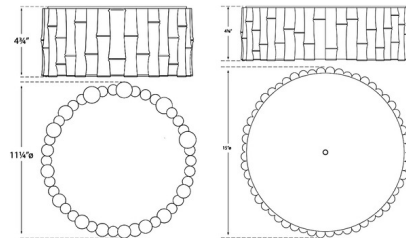

Shown in plaster white / frosted

Specifications

COLOR Frosted
BODY FINISH Plaster White
WATTAGE 120W
DIMMER Standard 120V
DIMENSIONS 11.25"W x 4.75"H
BULB NOT INCLUDED 2 x A19/Medium (E26)/60W/120V Incandescent
OTHER BULB OPTIONS 2 x A19/Medium (E26)/120V LED