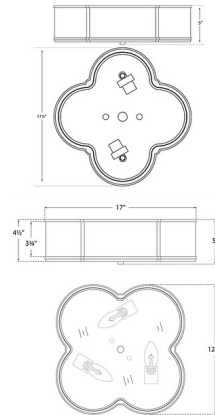

CLICK TO VIEW PRODUCT

Notes: